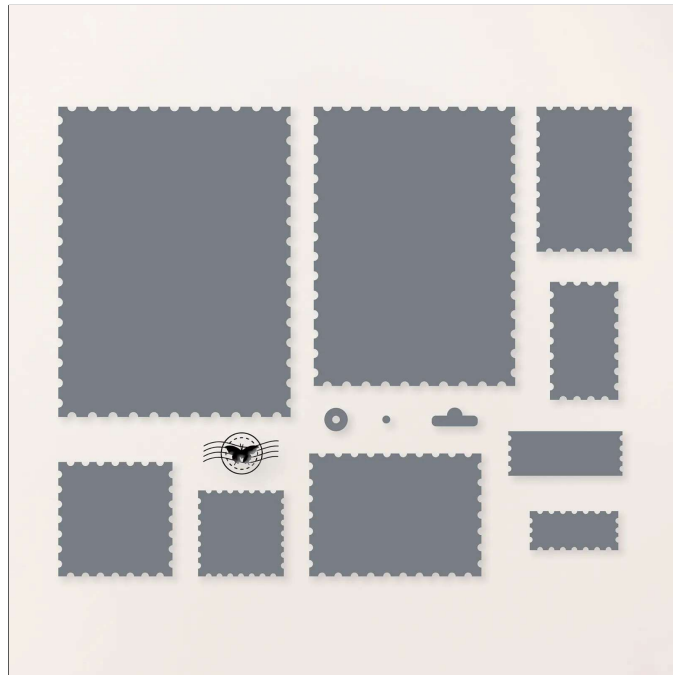

#Tools

Perennial Postage Dies

#StampinCut&Emboss #Tools #Dies

Set of 12 Dies Largest die: 3-3/4" x 5" (9.5 x 12.7 cm)

May-Aug 26 Page 58

Perennial Postage Dies 162607

French: Poinçons Timbres Intemporels

German: Stanzformen Bezaubernde Botschaften

Cut to fit your case: Standard Case: 5/8" spine, 5 1/8" front, 7" length
New Stamp & Die Envelopes 5 1/4" front, 8 7/8" length

Standard